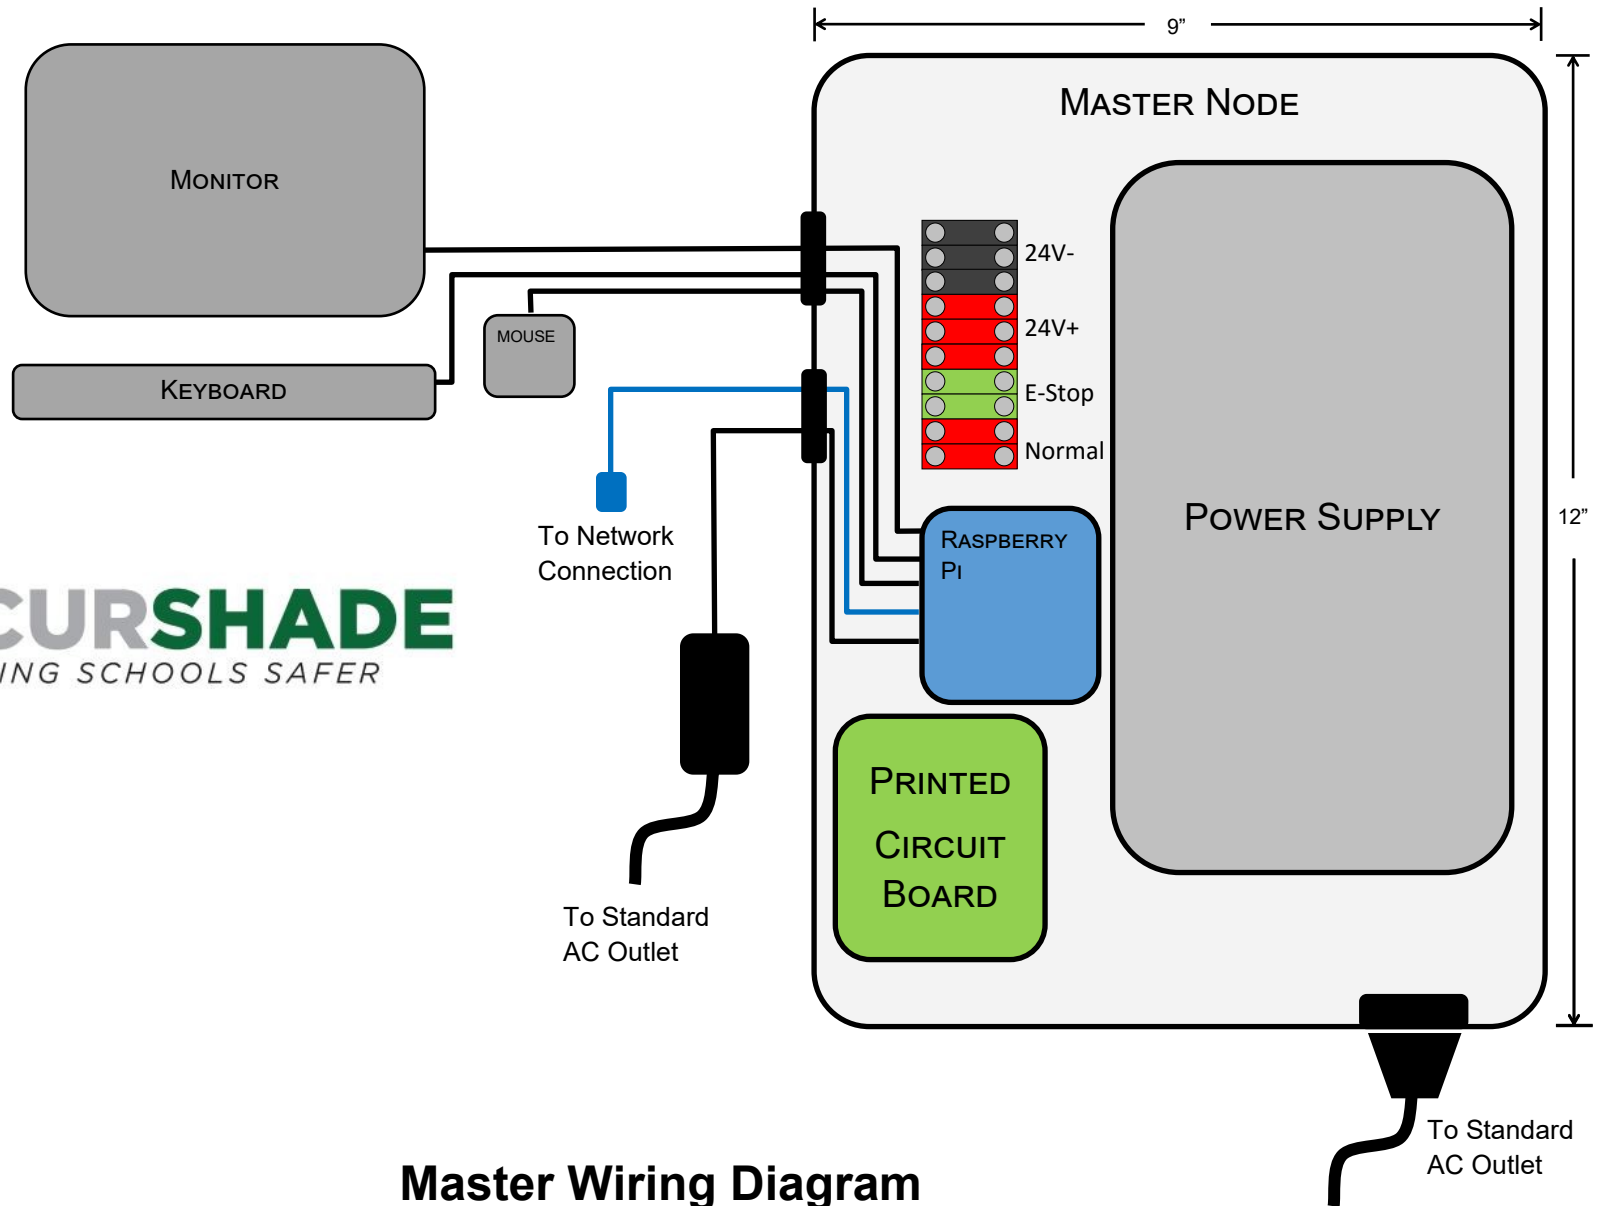

**Node and Shade Wiring Diagram for Single Room**

Master Wiring Diagram